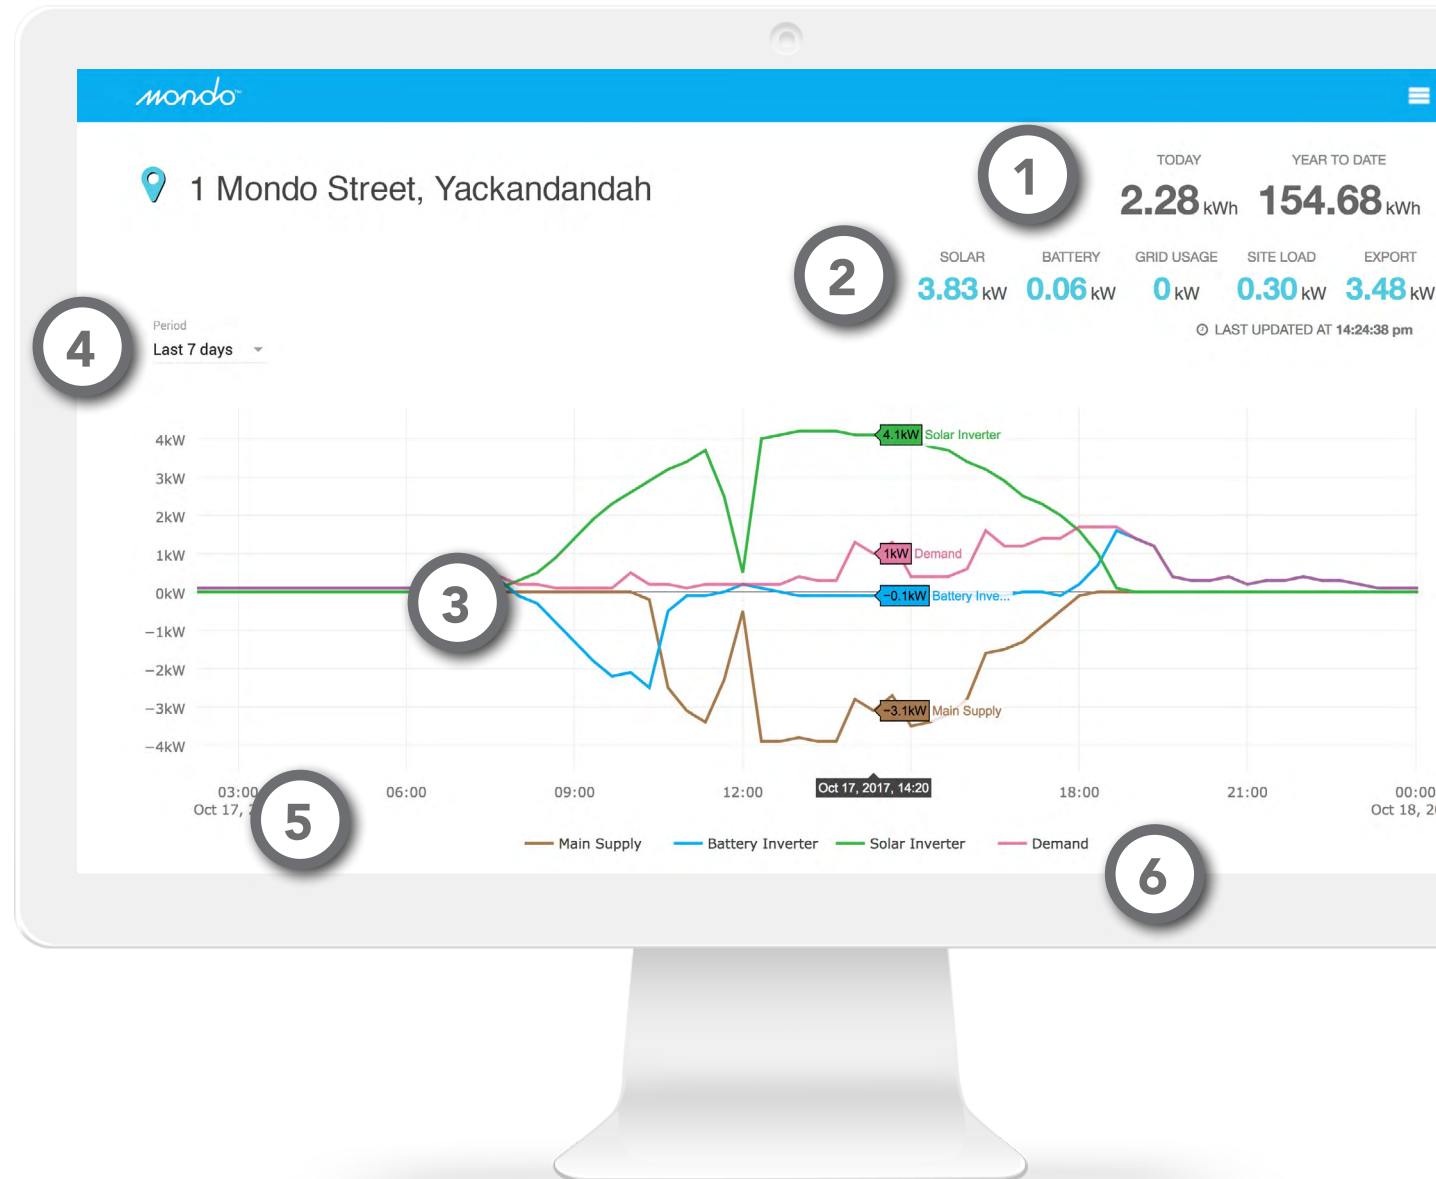

8. Status of your Ubi and its connection to the internet

QUICK START GUIDE

1. Top Snapshot

Today – amount of power used so far today

Year to date – amount of power used since your system was turned on. Resets January 1st each year.

Export – surplus power you are exporting to the Grid

3. Graph

Above the line indicates:

Solar – power generated by your solar

Battery – power sourced from the battery to meet household demand

Main Supply (Grid) – power being sourced from the grid

Demand – the power being consumed in your home

Below the line indicates:

Battery – power going into the battery (charging)

Main Supply (Grid) – power being exported to the grid

4. Select a time period for display on the graph

5. Date of period selected and time of day

All time is set to AEST

6. Chart legend

Click on each item to show or hide on graph

For more information visit mondopower.com.au

2 Southbank Boulevard, Southbank, VIC 3006 / 1300 417 416 / info@mondopower.com.au